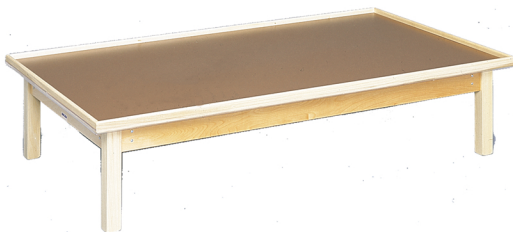

BAILEY

MAT TABLES

STATIONARY & WALL MOUNTED MAT TABLES

UPHOLSTERED

Mat tables have been specially designed to provide an ample exercise area to the height most convenient to wheelchair and ambulatory people. Upholstered top table may be joined to form a larger exercise area.

MODEL 454 (4' X 7' X 20")

MODEL 456 & 457 (5' X 7' X 20" & 6' X 8' X 20")

MODEL 4520 BARIATRIC (4' X 7' X 28")

- 6 leg and special frame design allows 1000 pound patient capacity
- 2" upholstered top - US 387 Camel (standard) - other Bailey upholstery colors available
- Walnut finish available

RAISED RIM

Raised Rim Mat Tables feature a 1 1/4" rounded raised rim. The table surface is resin free to prevent damage to the accessory mats. Mats for Raised Rim Mat Tables are available as an option.

MODEL 450 (4' X 7' X 18") accessory 2" mat - **MODEL 51**

MODEL 452 (5' X 7' X 18") accessory 2" mat - **MODEL 53**

MODEL 453 (6' X 8' X 18") accessory 2" mat - **MODEL 54**

WALL MOUNTED- PLATFORM

This efficient, space saving, upholstered top mat platform locks into position against the wall when not in use. Extending out a mere 7" when folded, it leaves the surrounding floor space clear for other use.