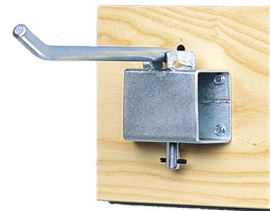

MODEL 450 (4' X 7' X 18") accessory 2" mat - **MODEL 51**

MODEL 452 (5' X 7' X 18") accessory 2" mat - **MODEL 53**

MODEL 453 (6' X 8' X 18") accessory 2" mat - **MODEL 54**

WALL MOUNTED- PLATFORM

This efficient, space saving, upholstered top mat platform locks into position against the wall when not in use. Extending out a mere 7" when folded, it leaves the surrounding floor space clear for other use.

MODEL 458 (4' X 7' X 20")

- 2" upholstered top - Herculite (R) #20 Navy (standard)
- mounting hardware not included
- extends 7" from wall when folded

ACCESSORIES

Made to fit Raised Rim Mat Tables, the extra big sizes are ideal for floor exercises. Two handles on one long side make lifting and hanging very easy. Zipper closure.

MODEL 50 (3' X 7' X 2")

MODEL 51 (4' X 7' X 2")

MODEL 53 CENTER SEAM (5' X 7' X 2")

MODEL 54 CENTER SEAM (6' X 8' X 2")

MODEL 741 MAT HANGER

- hang up to four 2" thick mats, used in pairs
- when not in use, the hook swings to the side
- brackets and hooks are made of strong electro-plated steel and are mounted on wooden bases
- mounting hardware not included