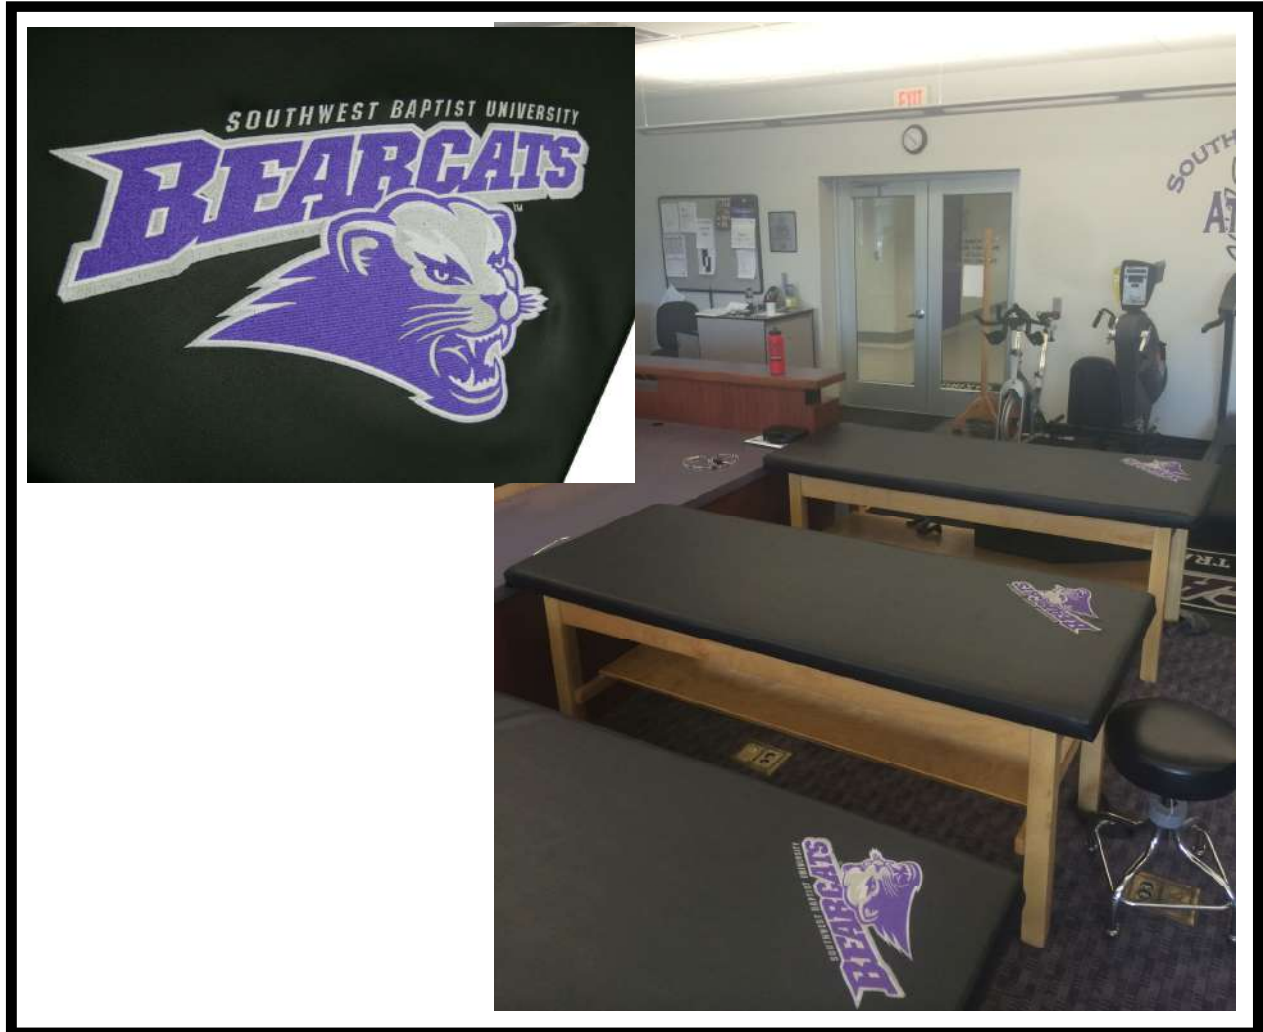

BAILEY

Southwest Baptist University
Bolivar , MO

Kristen Davern ATC
Athletic Training Education Program