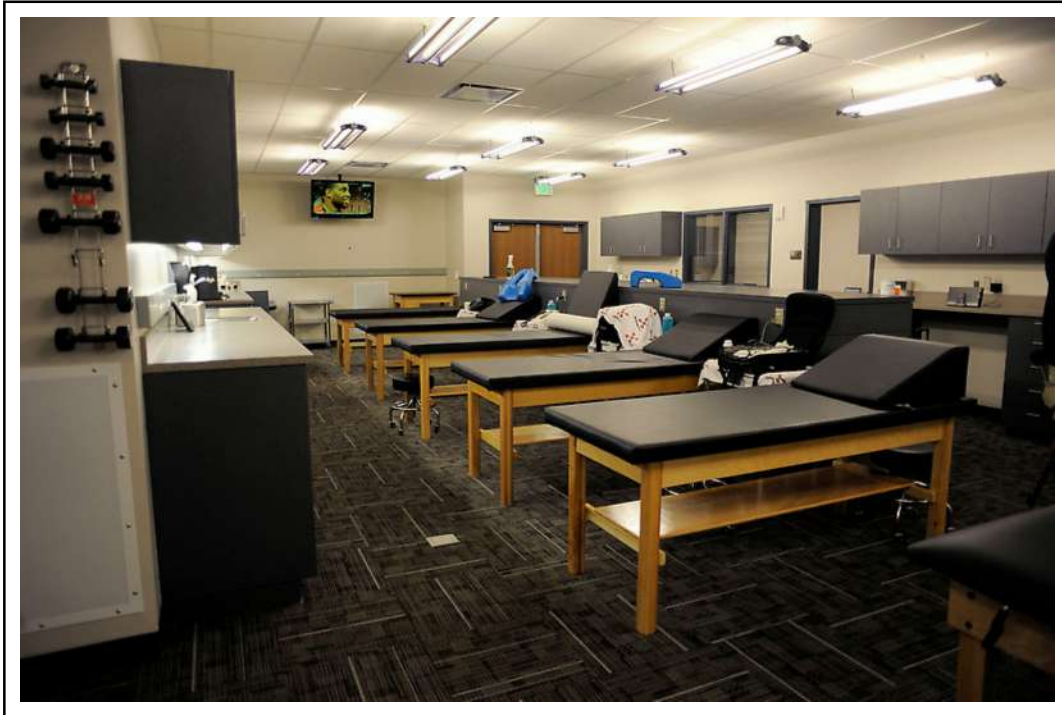

BAILEY

Colorado Rockies

Salt River Fields, Arizona Spring Training Facility

SALT
RIVER
FIELDS
AT TALKING STICK

Player Development Complex Training Room
Athletic Trainer: Scott Gehret ATC