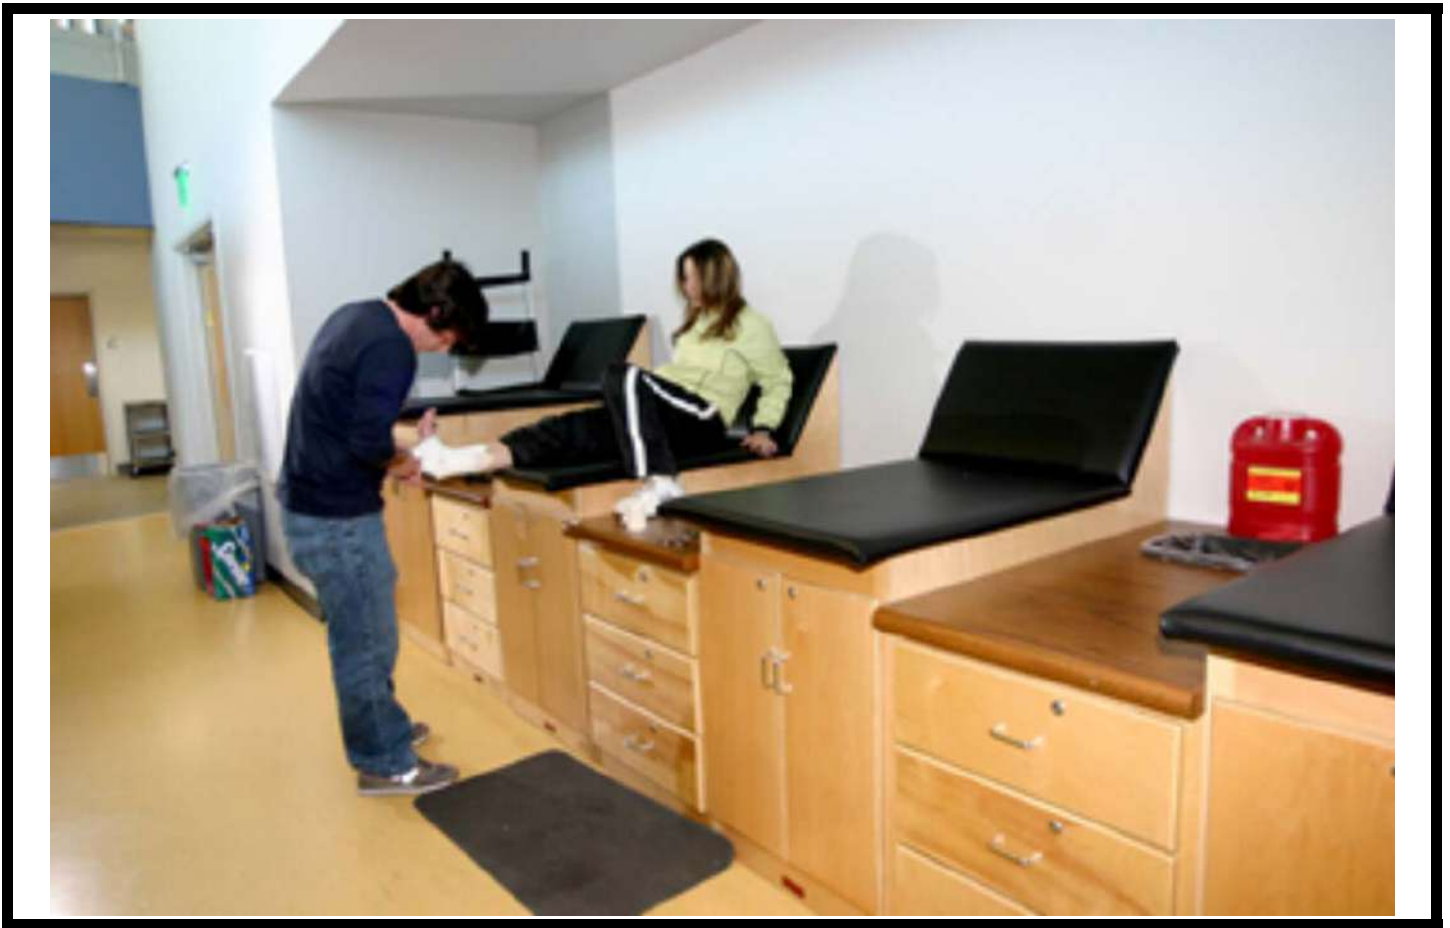

BAILEY

University Of North Carolina at Pembroke Braves
Matt Lundin, Head Athletic Trainer