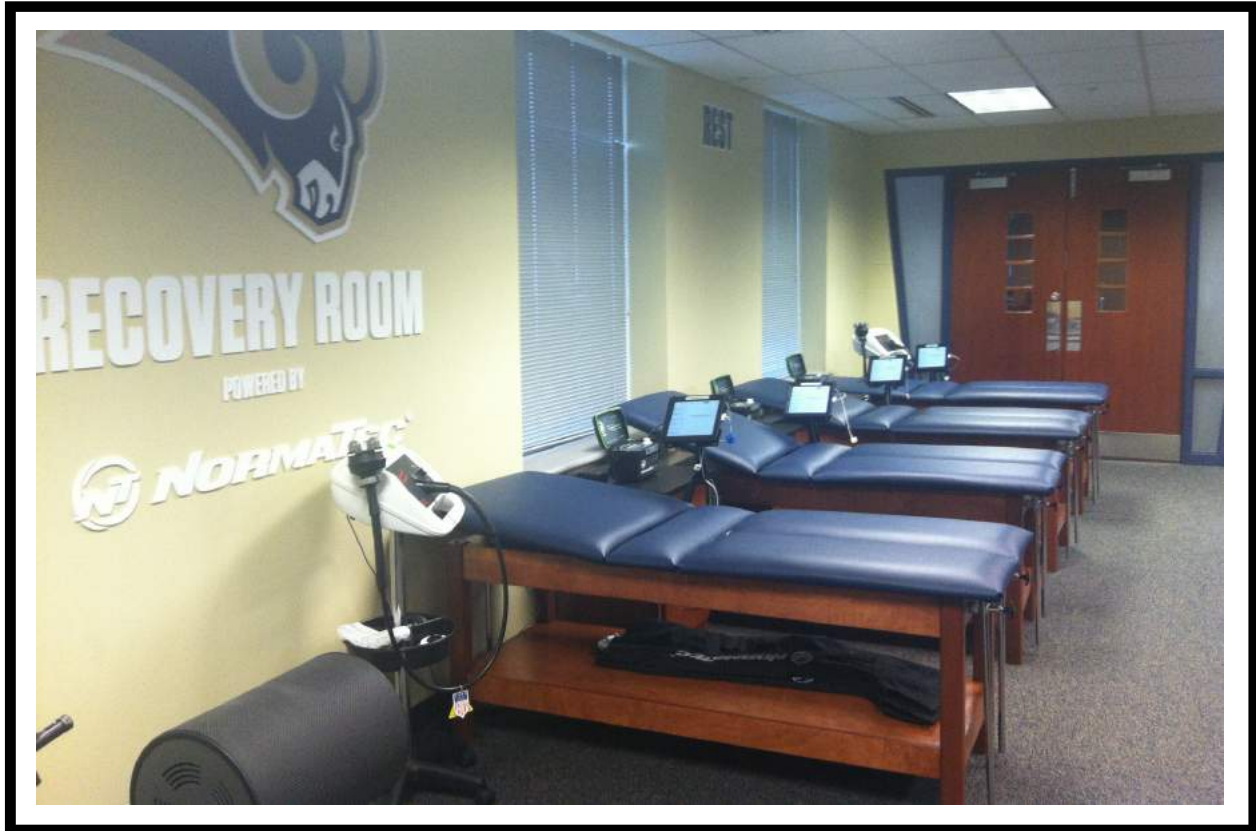

BAILEY

St. Louis Rams
Earth City , MO

James Lomax ATC
Normatec Recovery Room

Model 432 Custom Treatment Tables
Champlon Reproductions

Classic Modality Cabinet Carts
Custom Cinnamon Wood Finish

US432 Imperial Blue Upholstery
Custom Cinnamon Wood Finish