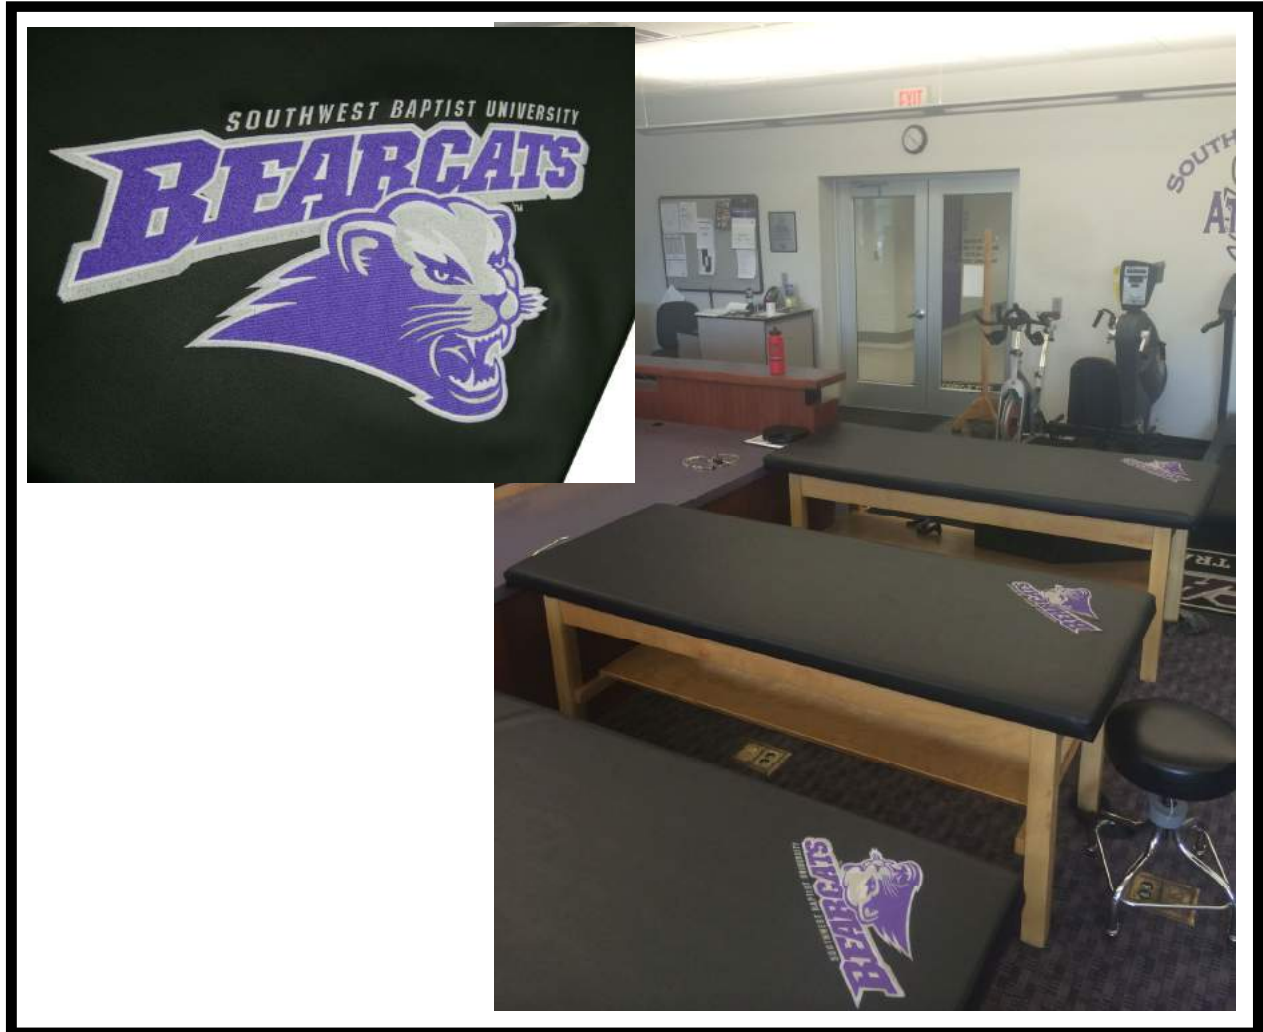

BAILEY

Southwest Baptist University
Bolivar , MO

Kristen Davern ATC
Athletic Training Education Program