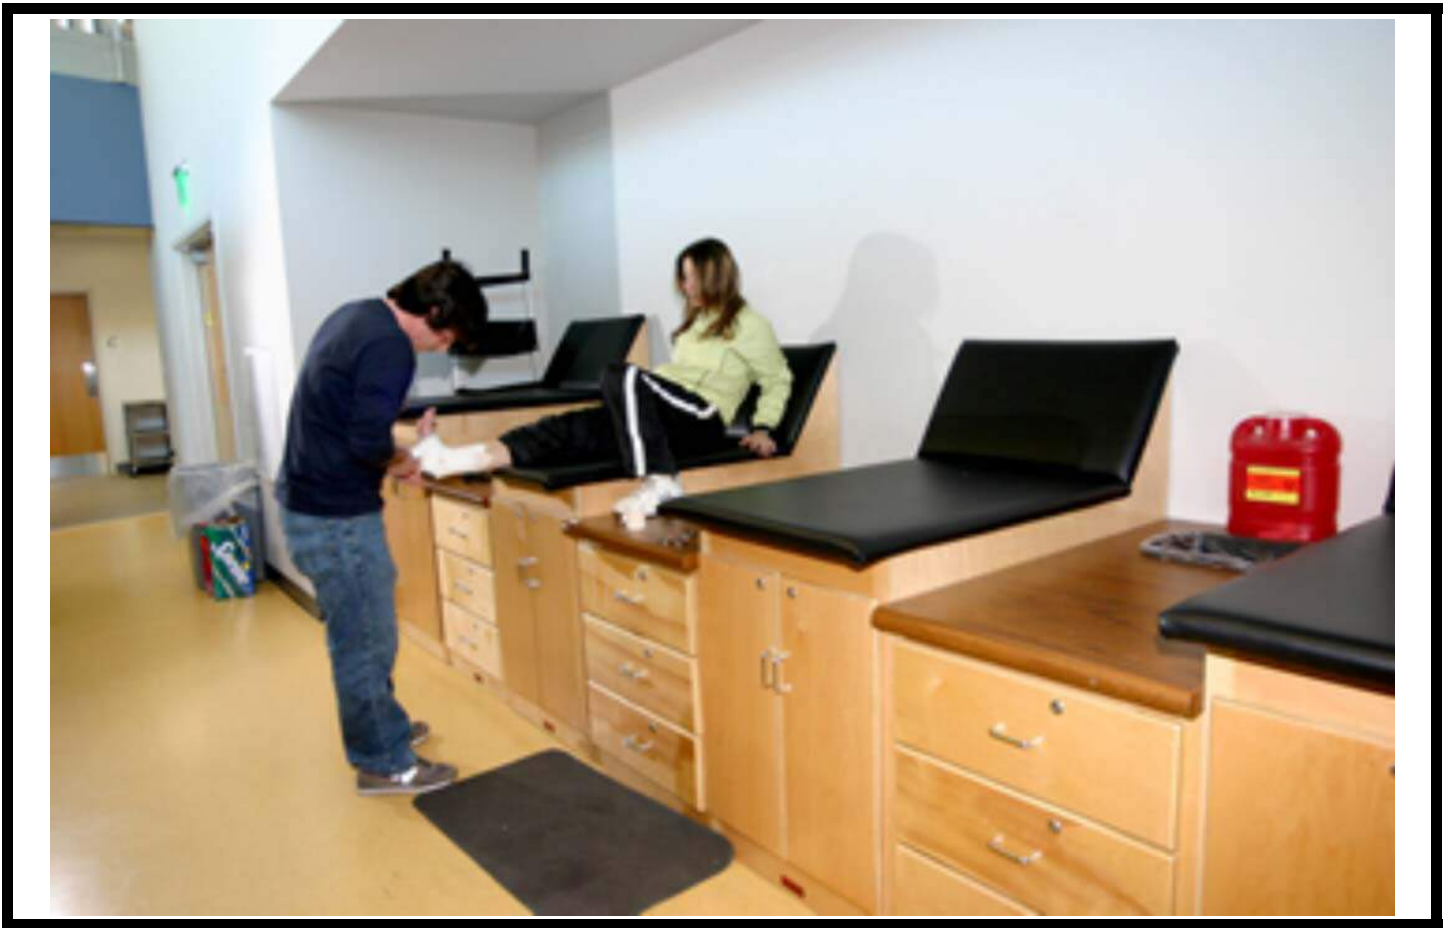

BAILEY

University Of North Carolina at Pembroke Braves
Matt Lundin, Head Athletic Trainer