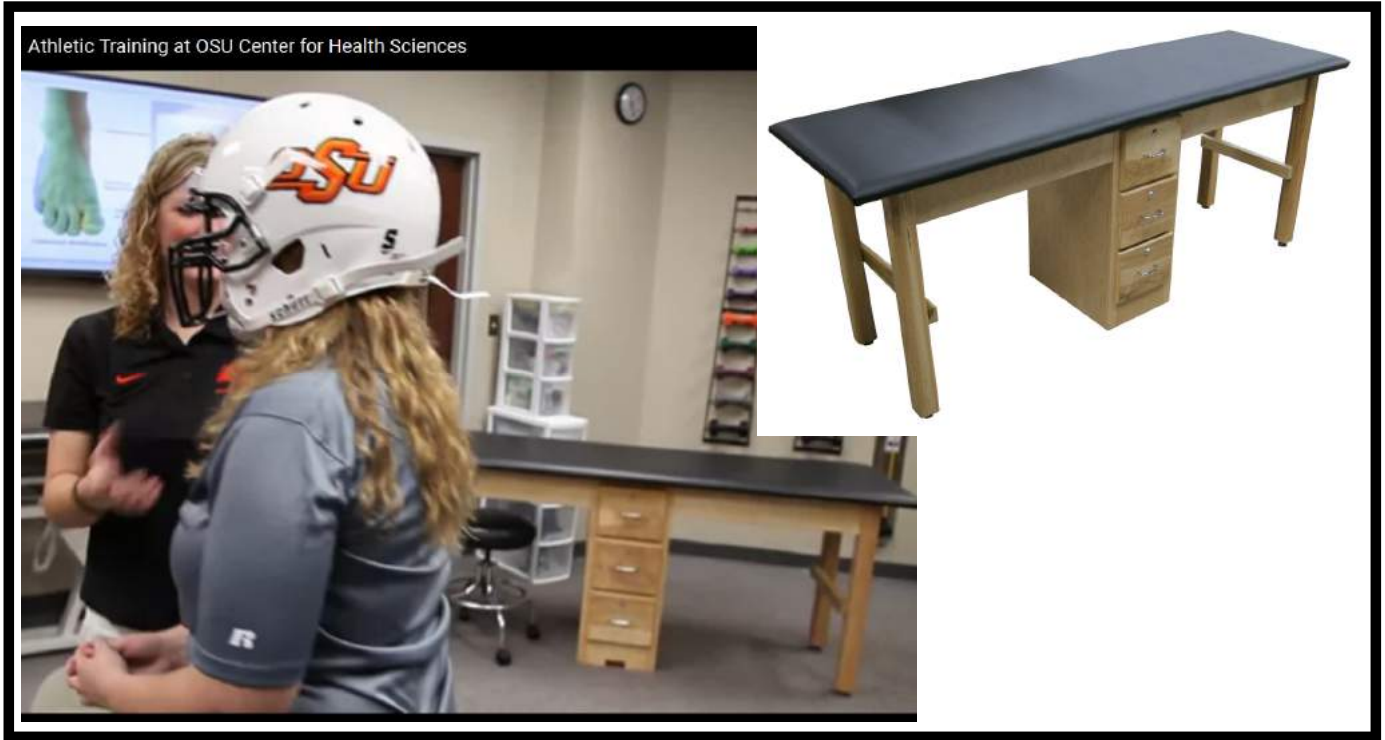

BAILEY

Oklahoma State University Center
For Health Sciences
Stillwater, OK

Jennifer Volberding, PhD ATC LAT
Program Director

Custom Classroom Treatment Tables
with Center Cabinet and Three Drawers
with optional Drawer Locks
Black Upholstery, Natural Wood Finish
Natural Wood Finish
24" wide , 78" long, 32" high