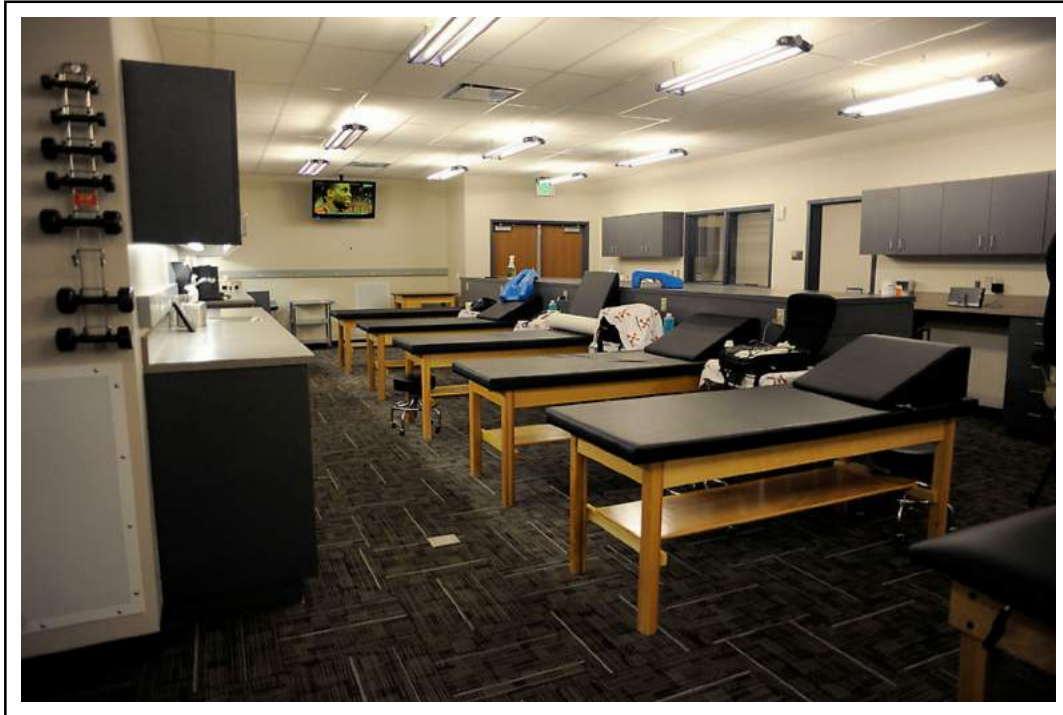

Player Development Complex Training Room
Athletic Trainer: Steve Baumann ATC

BAILEY

Colorado Rockies

Salt River Fields, Arizona Spring Training Facility

SALT
RIVER
FIELDS
AT TALKING STICK

Player Development Complex Training Room
Athletic Trainer: Scott Gehret ATC